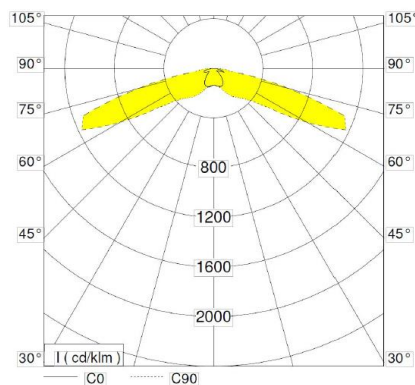

Photometric Performance

Please contact us for further information

Contact

hello@fox-lux.co.uk
www.fox-lux.co.uk