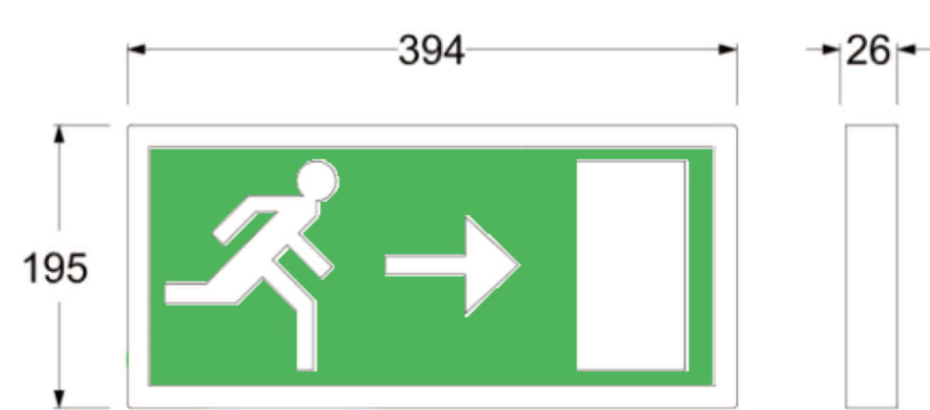

BEN SL

SLIMLINE EMERGENCY EXIT BOX

DESCRIPTION

The BLE BEN SL is a slimline exit box model is a modern design, suitable for internal installations. The fitting can be wired for both maintained and non-maintained operations (maintained as standard).

The fitting has a viewing distance of 36 metres and a 3-hour emergency duration. It has been tested to BS EN 60598-2-22. The BLE BEN SL is supplied with a legend pack, incorporating down, left and right legends.

FEATURES

- LED Emergency Exit Box
- Low Power Consumption
- Charge Healthy LED Indicator
- Traditional Exit Box Design
- Supplied with Legend Pack

SPECIFICATIONS

- LED light source
- IP20 Protection Rating
- 36 Metre Viewing Distance
- 3-Hour Emergency Duration
- Maintained Operation - Dual Circuit
- Metal Housing
- Tested to BS EN 60598-2-22

Product Codes: BEN-SL

DIMENSIONS

A 394mm X B 195mm x C 26mm

Product Specification

Product Name	BEN SL Slimline Emergency Exit Box
Product Code	BEN-SL
Input Voltage	230V AC +/- 10%
Input Frequency	50/60Hz
Power Consumption	3.2W
IP Rating	IP20
Light Source	LED
Viewing Distance	36 Metres
Operating Temperature	0°C - 40°C
Emergency Duration	3 Hours
Self Test	No
Battery Type	3.6v 2000mAh Ni MH
Charge Current	110mA
Discharge Current	350mA
Recharge Time	<24 Hours
Weight	0.8kg