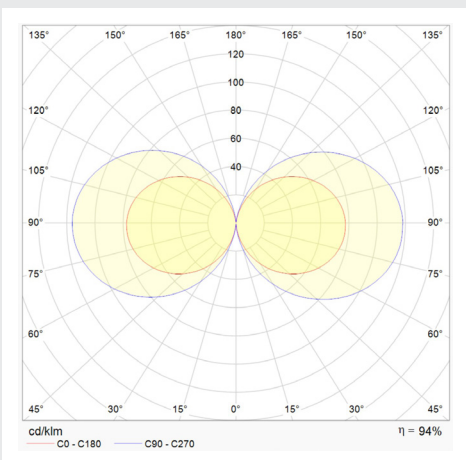

Light Distribution Curve