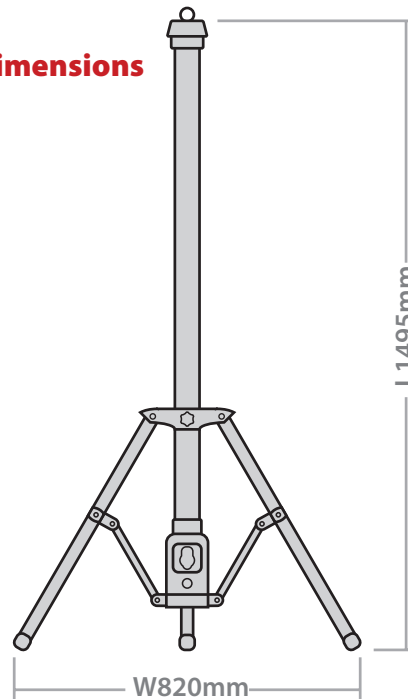

Dimensions