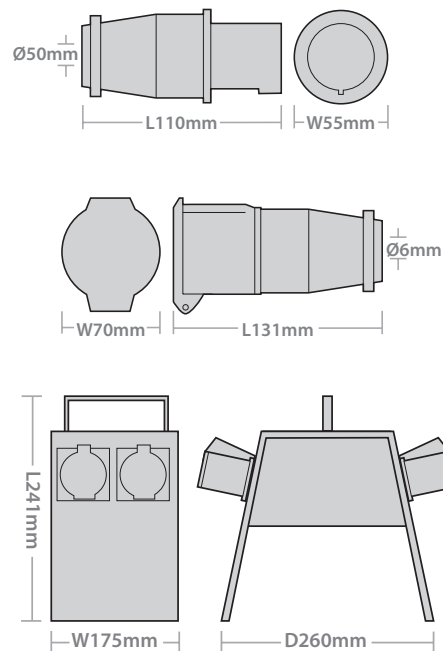

110V ACCESSORIES

SPLITTER BOX & COUPLERS

Our site lighting range includes useful accessories to complete any project. The range includes a splitter box, plug, coupler and a handy extension cable.

Features

- Splitter box with 4 outputs and pre-wired 5m supply cable
- Handy pre-wired extension cable
- Separate plug and couplers for versatility

Specification

Material:	Plug & Couplers: Polypropylene Splitter Box: Steel Cable: HOVV-F 3G 1.5mm ²
Colour Finish:	Yellow
IP Rating:	IP44
Electrical Class:	Class I
Guarantee:	1 Year

Dimensions

Product Code	Description	Rating	Net Weight	Barcodes
LFUK4S	Splitter Box - 4 x 16A-110V	16A	2.7	5055807608343
IP16A	Industrial Plug 110V	16A	0.09	5055807605779
IC16A	Industrial Coupler 110V	16A	0.12	5055807605731
SE15	14m - 3 x 1.5mm Extension Cable 110V c/w plug & coupler	16A	1.6	5055807610513