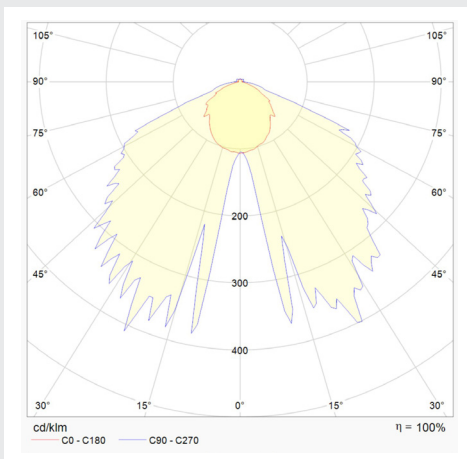

Light Distribution Curve

www.redarrowelectrical.co.uk