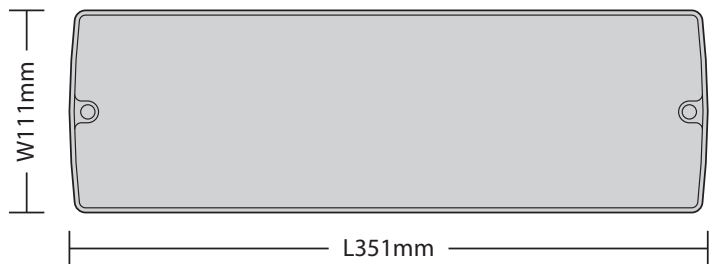

VANGUARD SITE

110V EMERGENCY BULKHEAD

Vanguard Site delivers safe site illumination in the event of a power failure. Featuring a sleek, shallow profile and carefully designed lens for improved spacings, Vanguard Site also has configurable maintained or non-maintained operation and features a hinged gear tray for easy and rapid installation.

Features

- Hinged gear tray for quick and easy installation
- Selectable maintained or non-maintained operation
- Supplied with self adhesive exit legend kit

Specification

Material:	Body: ABS Lens: Polycarbonate
Colour Temperature:	6500K
Colour Finish:	Yellow 1355C
LED Lifetime:	L70B50 54,000 Hrs
IP Rating:	IP65
IK Rating:	IK06
Working Temperature:	0°C to 45°C
Electrical Class:	Class II
Emergency Battery Type:	LiFePO4
Guarantee:	5 Years (Batteries 2 Years)

Dimensions

Product Code	Description	Wattage	Lumen Output	Emergency Lumen Output	Net Weight	Barcode
VANS/3Y	Vanguard Site 110V M/NM Bulkhead	3W	150 lm	150 lm	0.49	5055807624411

EXIT LEGEND KIT

Spacing Tables