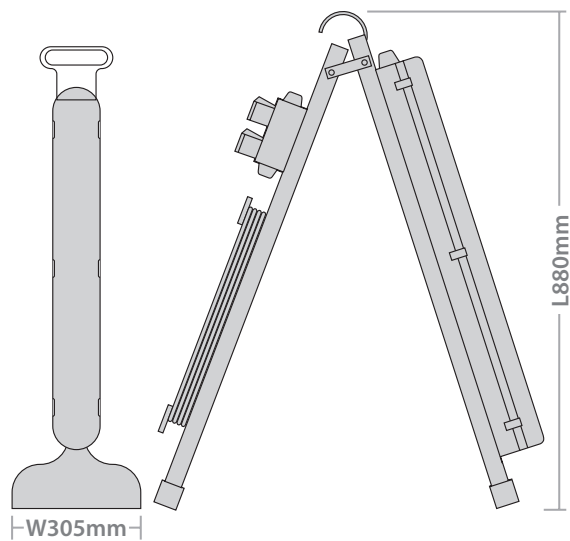

## PORTABLE SITE LIGHTING

Our Plasterer's A-Frame is a handy addition to the Weatherguard Site range. This portable fitting is easy to relocate and features a useful cable storage facility.

### Features

- Lightweight and easy to relocate on site
- Strong, stable frame
- Includes 2x110V power outlets for connecting more fittings or power tools
- Supplied with 5m cable and pre-wired plug

### Specification

<b>Material:</b>	Body & Diffuser: Polycarbonate Frame: Steel
<b>Colour Temperature:</b>	4000K
<b>Colour Finish:</b>	Yellow
<b>CRI:</b>	Ra>80
<b>LED Lifetime:</b>	L80B50 30,000 Hrs
<b>IP Rating:</b>	IP65
<b>IK Rating:</b>	IK07
<b>Working Temperature:</b>	-20°C to 40°C (Emergency version 0°C to 40°C)
<b>Power Factor:</b>	0.9
<b>Emergency Battery Type:</b>	Ni-Cd
<b>Electrical Class:</b>	Class I
<b>Guarantee:</b>	3 Years (1 year for emergency batteries)

### Dimensions

Product Code	Description	Wattage	Lumen Output	Emergency Lumen Output	Efficacy	Barcodes	Weight (kg)
WGS220Y/AF	Weatherguard Site A-Frame	20W	2000 lm	-	100 lm/W	5055807622769	3.0
WGS220Y-E/AF	Weatherguard Site A-Frame c/w 3Hr EM	20W	2000 lm	180 lm	100 lm/W	5055807622776	3.3