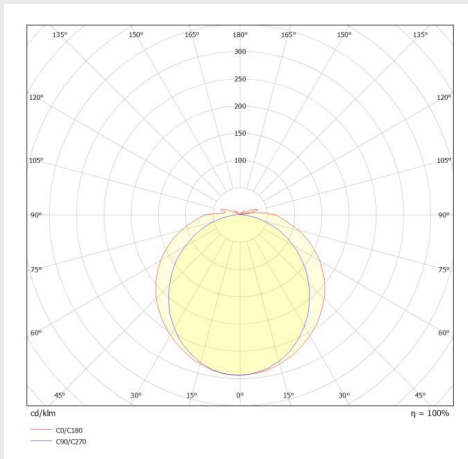

Product Code	Description	Wattage	Lumen Output	Emergency Lumen Output	Efficacy	Barcodes	Weight (kg)
WGS220Y/AF	Weatherguard Site A-Frame	20W	2000 lm	-	100 lm/W	5055807622769	3.0
WGS220Y-E/AF	Weatherguard Site A-Frame c/w 3Hr EM	20W	2000 lm	180 lm	100 lm/W	5055807622776	3.3

Light Distribution Curve

www.redarrowelectrical.co.uk